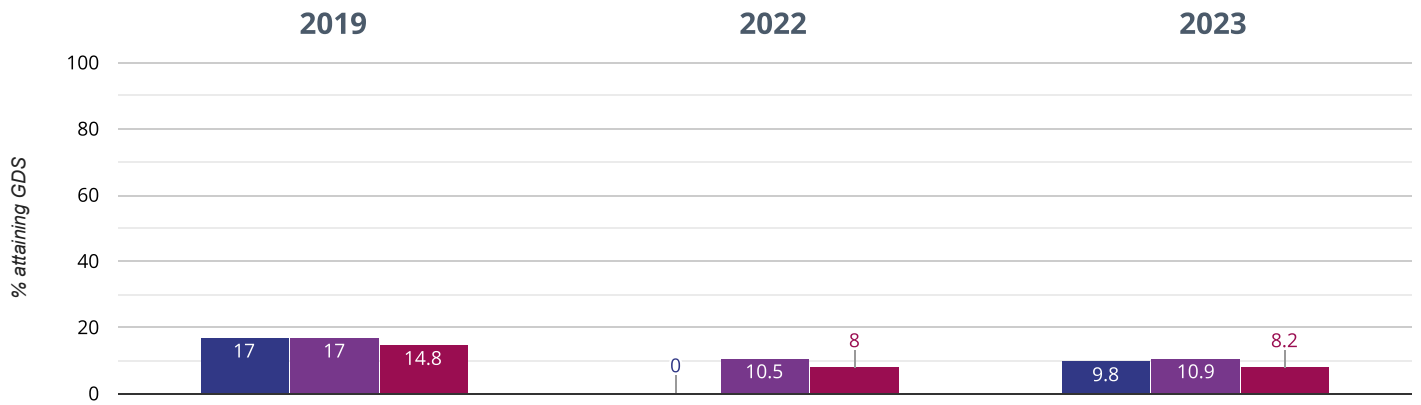

80.5% in 2023

23.8% points rise since 2022

8.9% points drop since 2019

■ Windlesham Village Infant School ■ Surrey (273) ■ NCER National (16627)

Reading - attaining GDS

26.8% in 2023

6.8% points rise since 2022

0.9% points drop since 2019

■ Windlesham Village Infant School ■ Surrey (273) ■ NCER National (16627)

Writing - attaining EXS or better

78% in 2023

28% points rise since 2022

9.2% points drop since 2019

■ Windlesham Village Infant School ■ Surrey (273) ■ NCER National (16627)

✎ Writing - attaining GDS

9.8% in 2023

9.8% points rise since 2022

7.2% points drop since 2019

■ Windlesham Village Infant School ■ Surrey (273) ■ NCER National (16627)

⊕ Maths - attaining EXS or better

75.6% in 2023