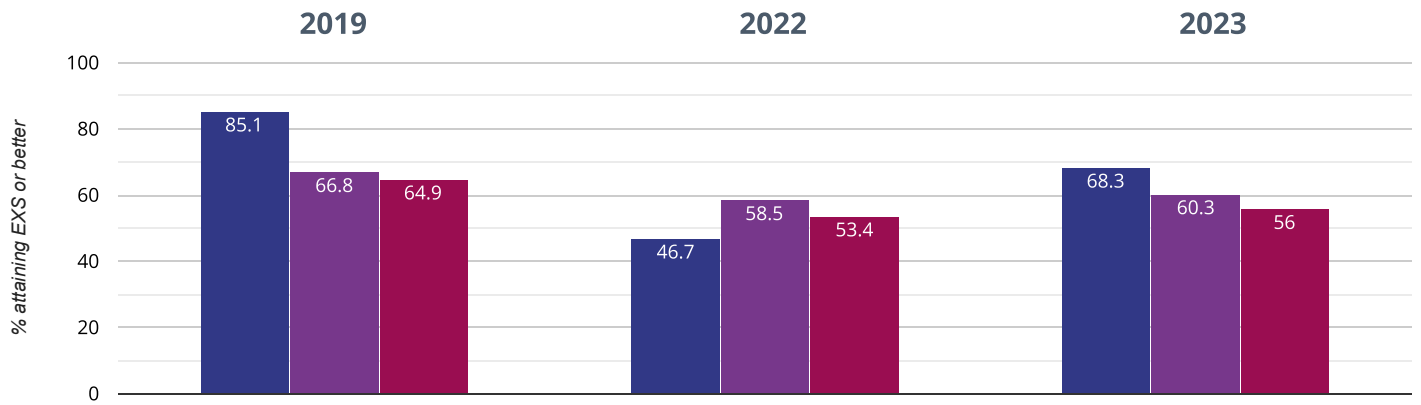

■ Windlesham Village Infant School ■ Surrey (273) ■ NCER National (16627)

Science - attaining EXS

95.1% in 2023

8.4% points rise since 2022

2.8% points drop since 2019

■ Windlesham Village Infant School ■ Surrey (273) ■ NCER National (16627)

RWM - attaining EXS or better

68.3% in 2023

21.6% points rise since 2022

16.8% points drop since 2019

■ Windlesham Village Infant School ■ Surrey (273) ■ NCER National (16627)

RWM - attaining GDS

7.3% in 2023

7.3% points rise since 2022

5.5% points drop since 2019

■ Windlesham Village Infant School ■ Surrey (273) ■ NCER National (16627)

Reading, Writing, Maths and Science - attaining EXS

68.3 in 2023

21.6 points rise since 2022