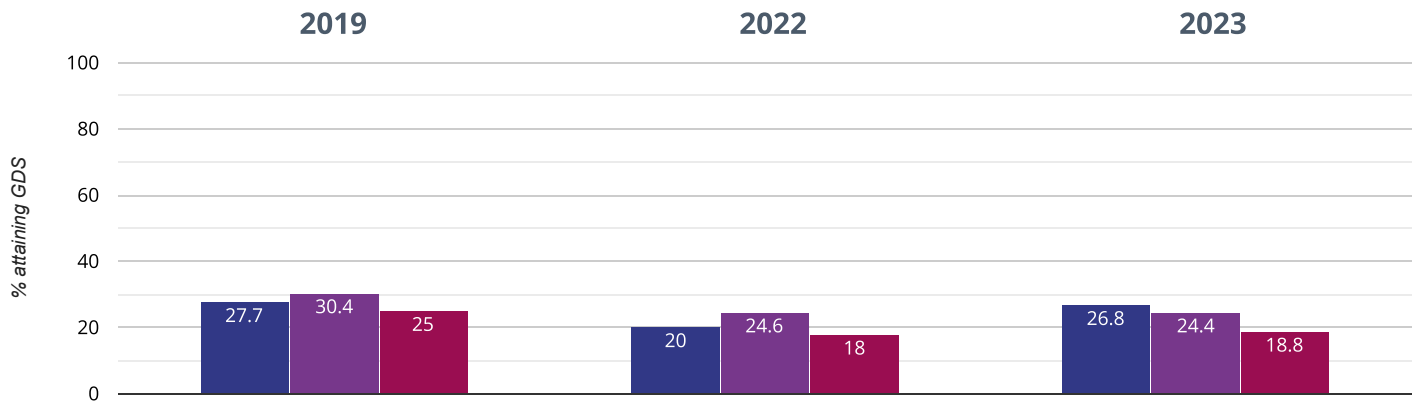

If you have any queries regarding the data within the Real Time Data graphs, please **contact your Local Authority.**

WINDLESHAM VILLAGE INFANT SCHOOL

Brought to you by [the NCER](#)

Reading - attaining EXS or better

80.5% in 2023

23.8% points rise since 2022

8.9% points drop since 2019

■ Windlesham Village Infant School ■ Surrey (273) ■ NCER National (16627)

Reading - attaining GDS

26.8% in 2023

6.8% points rise since 2022

0.9% points drop since 2019

■ Windlesham Village Infant School ■ Surrey (273) ■ NCER National (16627)

Writing - attaining EXS or better

78% in 2023

28% points rise since 2022

9.2% points drop since 2019

■ Windlesham Village Infant School ■ Surrey (273) ■ NCER National (16627)