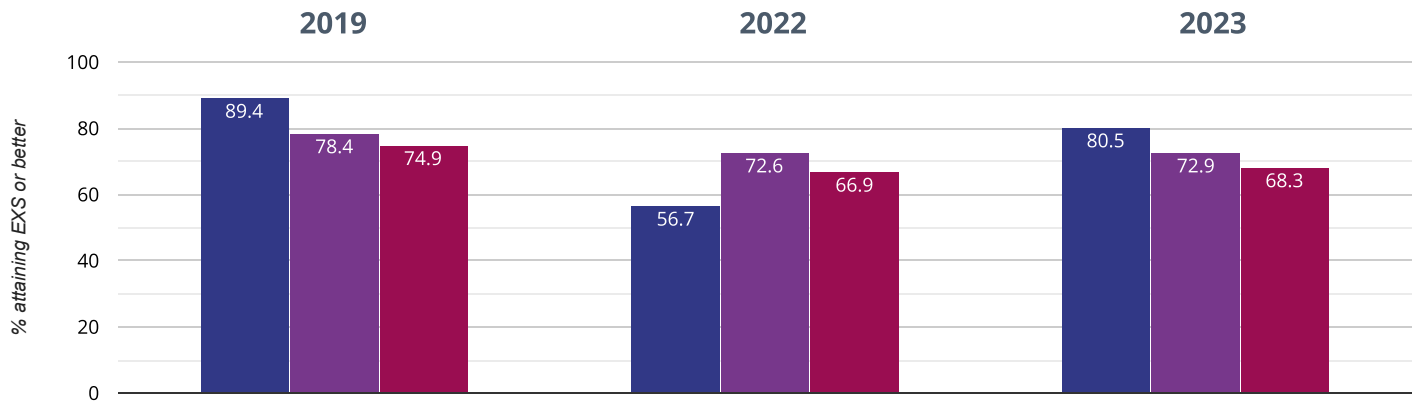

If you have any queries regarding the data within the Real Time Data graphs, please **contact your Local Authority.**

WINDLESHAM VILLAGE INFANT SCHOOL

Brought to you by [the NCER](#)

Reading - attaining EXS or better

80.5% in 2023

23.8% points rise since 2022

8.9% points drop since 2019

■ Windlesham Village Infant School ■ Surrey (273) ■ NCER National (16627)

Reading - attaining GDS

26.8% in 2023

6.8% points rise since 2022

0.9% points drop since 2019

■ Windlesham Village Infant School ■ Surrey (273) ■ NCER National (16627)

Writing - attaining EXS or better

78% in 2023

28% points rise since 2022

9.2% points drop since 2019

■ Windlesham Village Infant School ■ Surrey (273) ■ NCER National (16627)