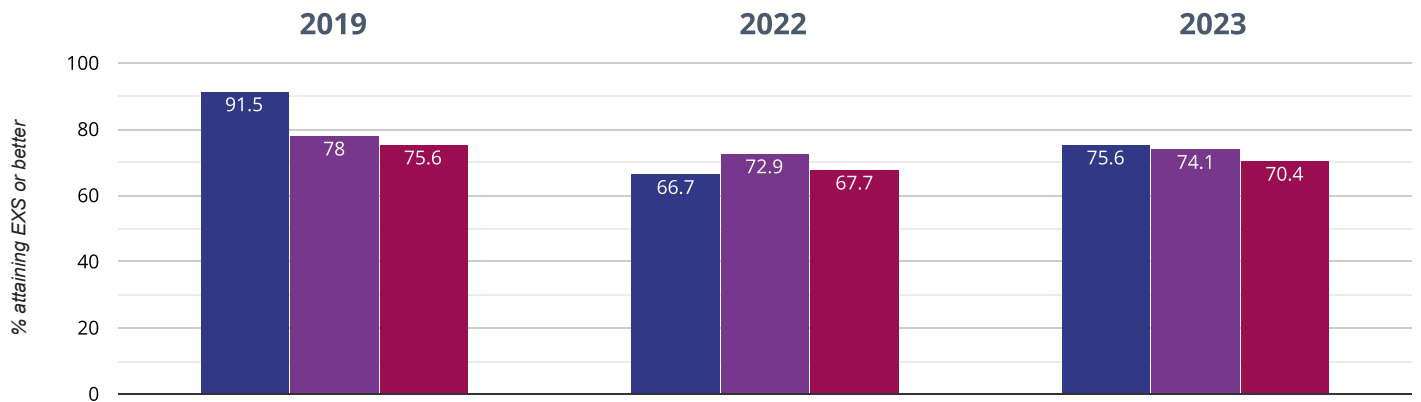

0.9% points drop since 2019

■ Windlesham Village Infant School ■ Surrey (273) ■ NCER National (16627)

Writing - attaining EXS or better

78% in 2023

28% points rise since 2022

9.2% points drop since 2019

■ Windlesham Village Infant School ■ Surrey (273) ■ NCER National (16627)

✎ Writing - attaining GDS

9.8% in 2023

9.8% points rise since 2022

7.2% points drop since 2019

■ Windlesham Village Infant School ■ Surrey (273) ■ NCER National (16627)

⊕ Maths - attaining EXS or better

75.6% in 2023

8.9% points rise since 2022

15.9% points drop since 2019

■ Windlesham Village Infant School ■ Surrey (273) ■ NCER National (16627)

+ Maths - attaining GDS

24.4% in 2023

2.3% points drop since 2022

7.4% points rise since 2019