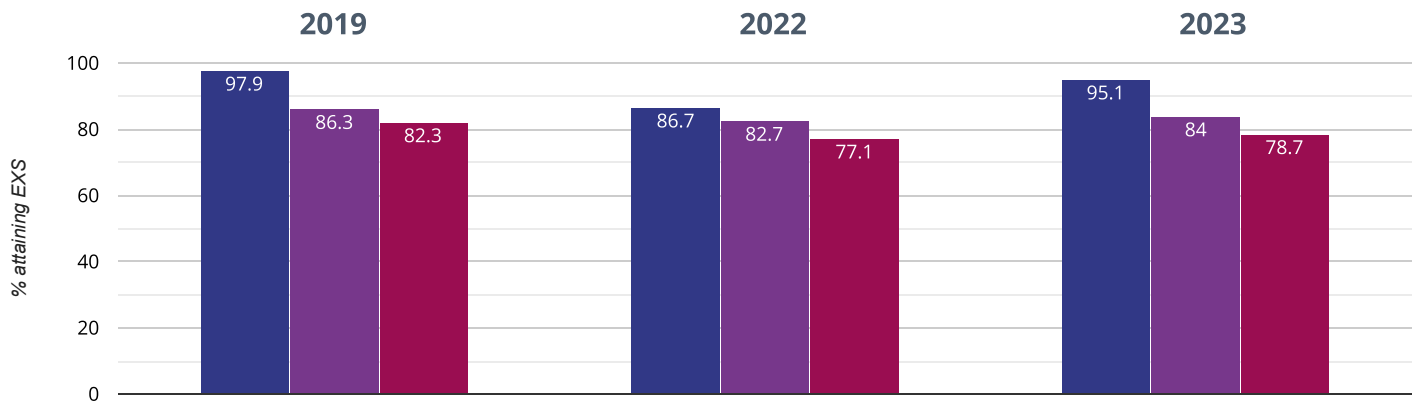

✎ Writing - attaining GDS

9.8% in 2023

9.8% points rise since 2022

7.2% points drop since 2019

■ Windlesham Village Infant School ■ Surrey (273) ■ NCER National (16627)

⊕ Maths - attaining EXS or better

75.6% in 2023

8.9% points rise since 2022

15.9% points drop since 2019

■ Windlesham Village Infant School ■ Surrey (273) ■ NCER National (16627)

+ Maths - attaining GDS

24.4% in 2023

2.3% points drop since 2022

7.4% points rise since 2019

■ Windlesham Village Infant School ■ Surrey (273) ■ NCER National (16627)

Science - attaining EXS

95.1% in 2023

8.4% points rise since 2022

2.8% points drop since 2019

■ Windlesham Village Infant School ■ Surrey (273) ■ NCER National (16627)