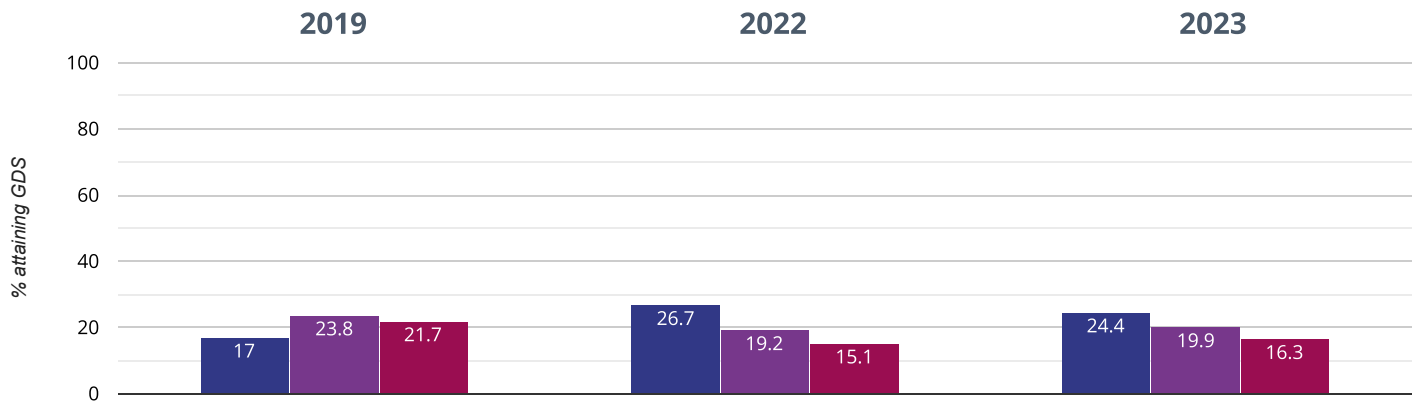

0.9% points drop since 2019

■ Windlesham Village Infant School ■ Surrey (273) ■ NCER National (16627)

Writing - attaining EXS or better

78% in 2023

28% points rise since 2022

9.2% points drop since 2019

■ Windlesham Village Infant School ■ Surrey (273) ■ NCER National (16627)

✎ Writing - attaining GDS

9.8% in 2023

9.8% points rise since 2022

7.2% points drop since 2019

■ Windlesham Village Infant School ■ Surrey (273) ■ NCER National (16627)

⊕ Maths - attaining EXS or better

75.6% in 2023

8.9% points rise since 2022

15.9% points drop since 2019

■ Windlesham Village Infant School ■ Surrey (273) ■ NCER National (16627)

+ Maths - attaining GDS

24.4% in 2023

2.3% points drop since 2022

7.4% points rise since 2019