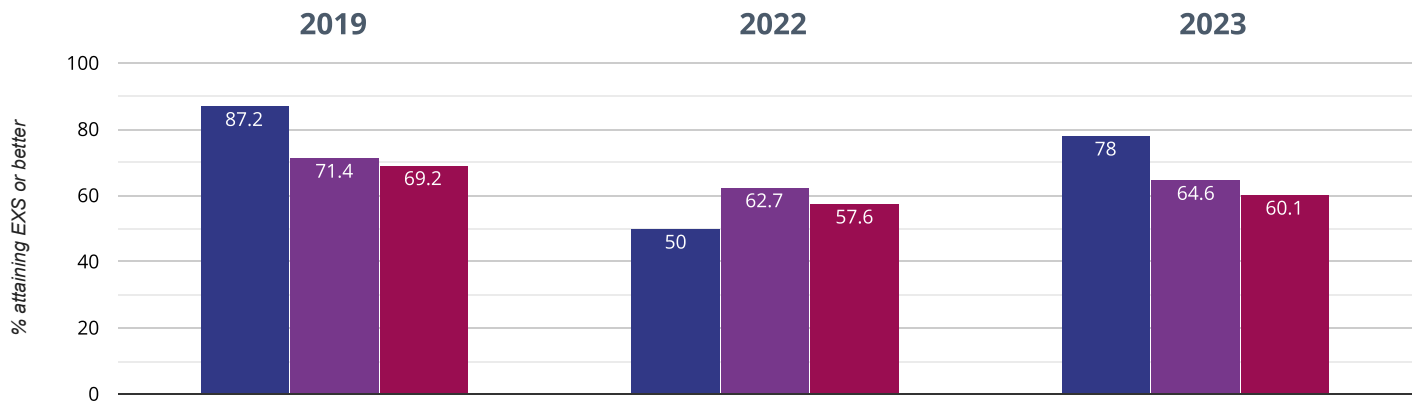

80.5% in 2023

23.8% points rise since 2022

8.9% points drop since 2019

■ Windlesham Village Infant School ■ Surrey (273) ■ NCER National (16627)

Reading - attaining GDS

26.8% in 2023

6.8% points rise since 2022

0.9% points drop since 2019

■ Windlesham Village Infant School ■ Surrey (273) ■ NCER National (16627)

Writing - attaining EXS or better

78% in 2023

28% points rise since 2022

9.2% points drop since 2019

■ Windlesham Village Infant School ■ Surrey (273) ■ NCER National (16627)