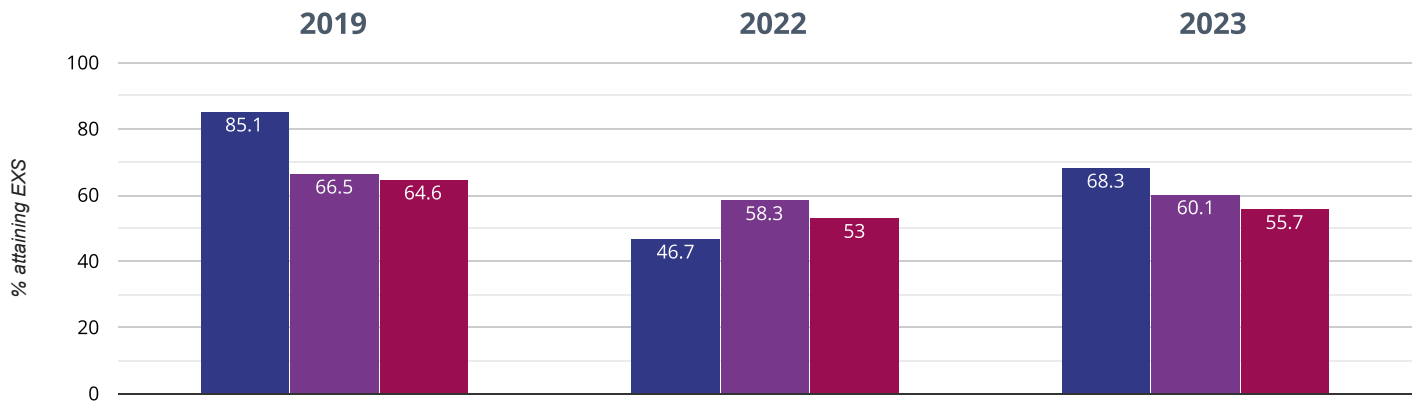

■ Windlesham Village Infant School ■ Surrey (273) ■ NCER National (16627)

Science - attaining EXS

95.1% in 2023

8.4% points rise since 2022

2.8% points drop since 2019

■ Windlesham Village Infant School ■ Surrey (273) ■ NCER National (16627)

RWM - attaining EXS or better

68.3% in 2023

21.6% points rise since 2022

16.8% points drop since 2019

■ Windlesham Village Infant School ■ Surrey (273) ■ NCER National (16627)

RWM - attaining GDS

7.3% in 2023

7.3% points rise since 2022

5.5% points drop since 2019

■ Windlesham Village Infant School ■ Surrey (273) ■ NCER National (16627)

Reading, Writing, Maths and Science - attaining EXS

68.3 in 2023

21.6 points rise since 2022