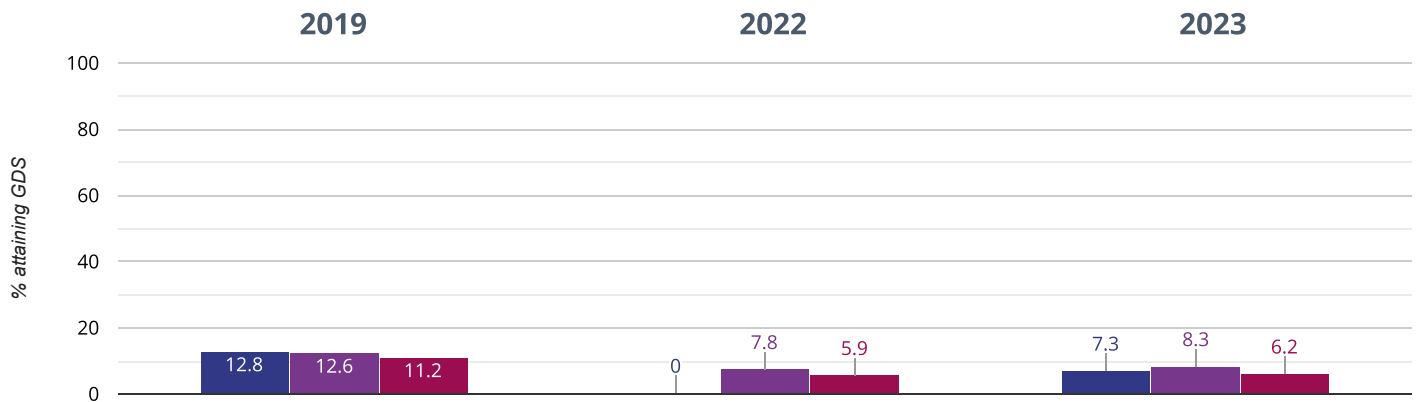

■ Windlesham Village Infant School ■ Surrey (273) ■ NCER National (16627)

Science - attaining EXS

95.1% in 2023

8.4% points rise since 2022

2.8% points drop since 2019

■ Windlesham Village Infant School ■ Surrey (273) ■ NCER National (16627)

RWM - attaining EXS or better

68.3% in 2023

21.6% points rise since 2022

16.8% points drop since 2019

■ Windlesham Village Infant School ■ Surrey (273) ■ NCER National (16627)

RWM - attaining GDS

7.3% in 2023

7.3% points rise since 2022

5.5% points drop since 2019

■ Windlesham Village Infant School ■ Surrey (273) ■ NCER National (16627)

Reading, Writing, Maths and Science - attaining EXS

68.3 in 2023

21.6 points rise since 2022