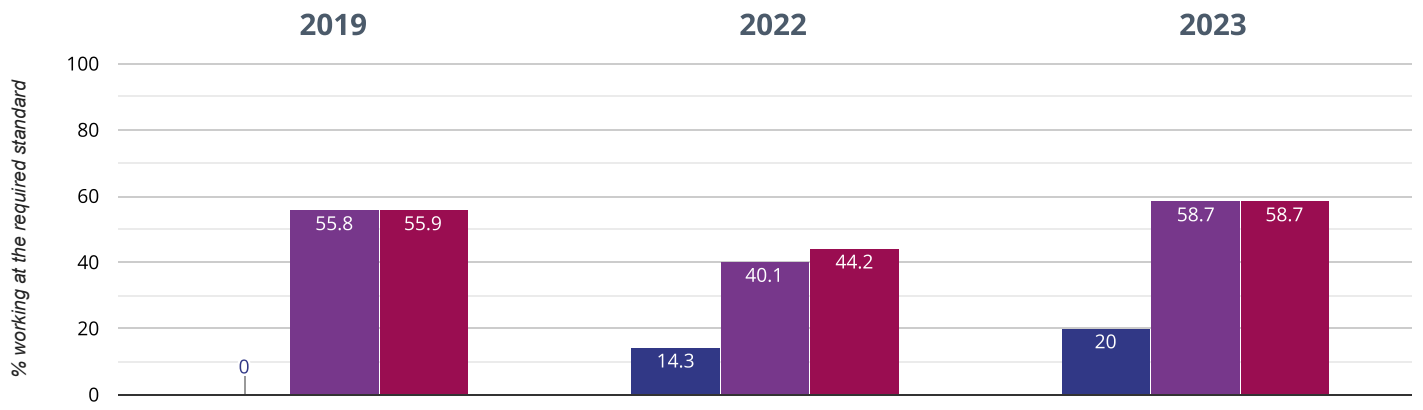

If you have any queries regarding the data within the Real Time Data graphs, please **contact your Local Authority.**

WINDLESHAM VILLAGE INFANT SCHOOL

Brought to you by [the NCER](#)

Year 1: Working At

82.1% in 2023

3.9% points drop since 2022

6.4% points drop since 2019

■ Windlesham Village Infant School ■ Surrey (270) ■ NCER National (16574)

🎤 Year 2: Working At

20% in 2023

5.7% points rise since 2022

20% points rise since 2019