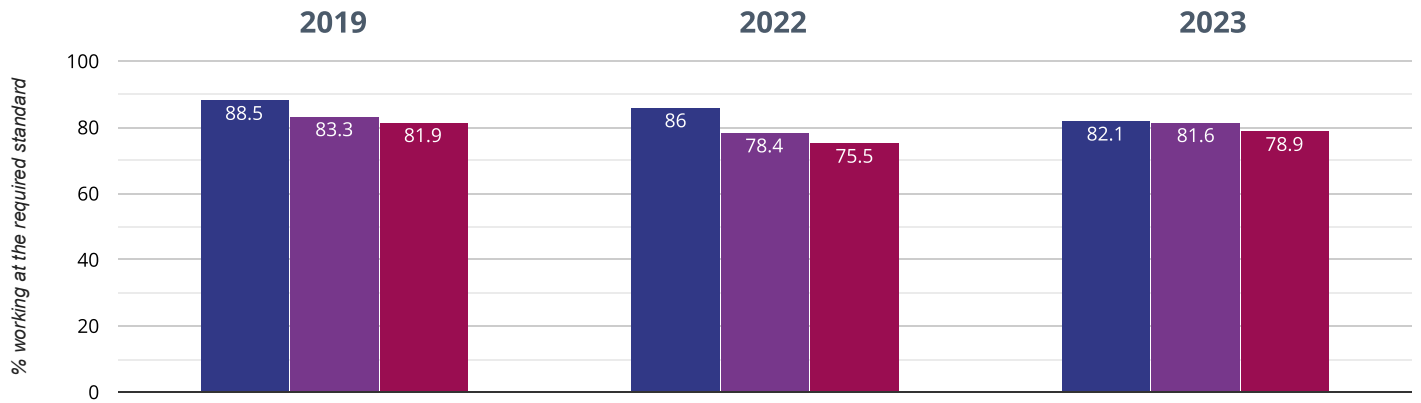

If you have any queries regarding the data within the Real Time Data graphs, please **contact your Local Authority.**

WINDLESHAM VILLAGE INFANT SCHOOL

Brought to you by [the NCER](#)

Year 1: Working At

82.1% in 2023

3.9% points drop since 2022

6.4% points drop since 2019

■ Windlesham Village Infant School ■ Surrey (270) ■ NCER National (16574)

🎤 Year 2: Working At

20% in 2023

5.7% points rise since 2022

20% points rise since 2019